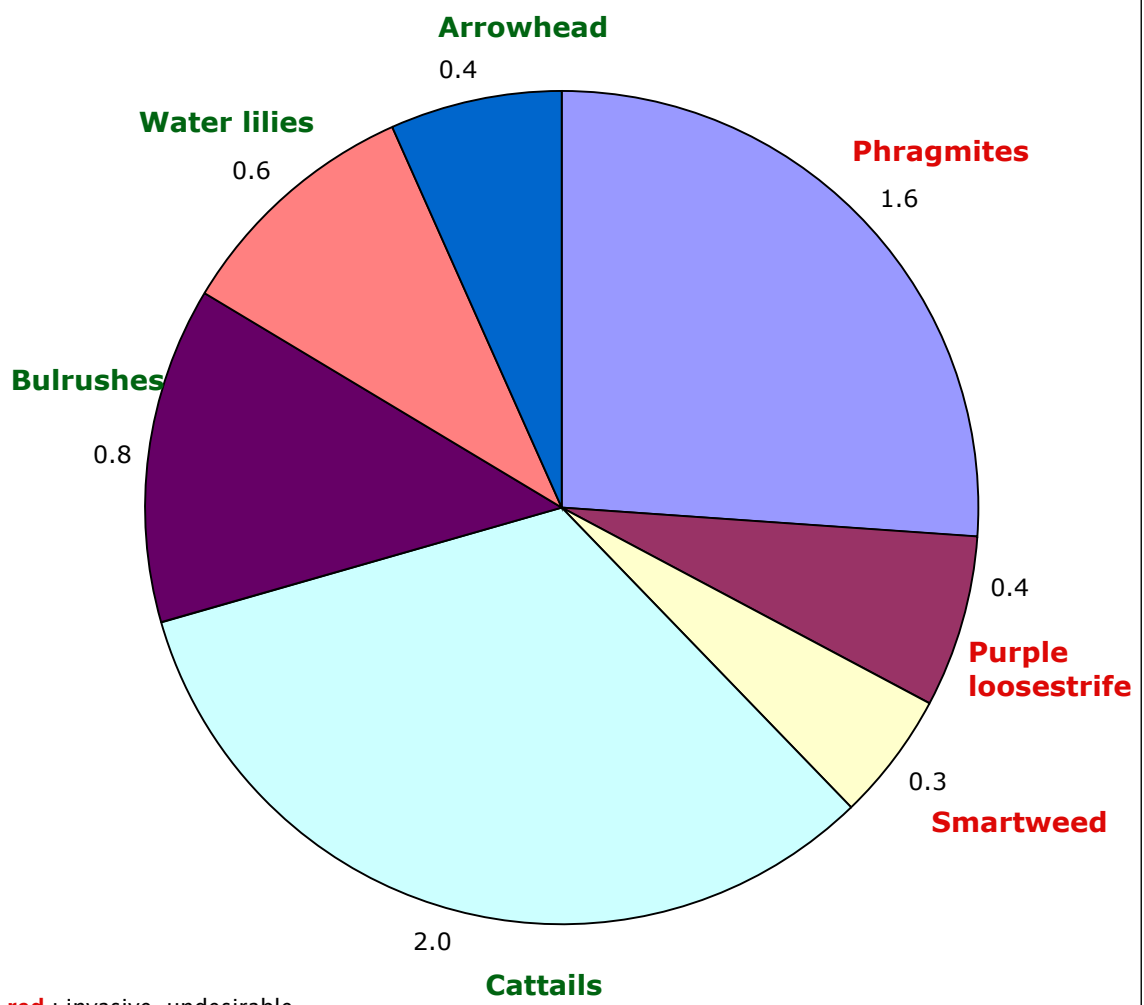

Shoreline Aquatic/Wetland Plants
White Lake - 2013/2014
8 sites

Relative density ratings
on a scale of 0 to 3

red : invasive, undesirable
green : generally desirable, except
in recreation areas