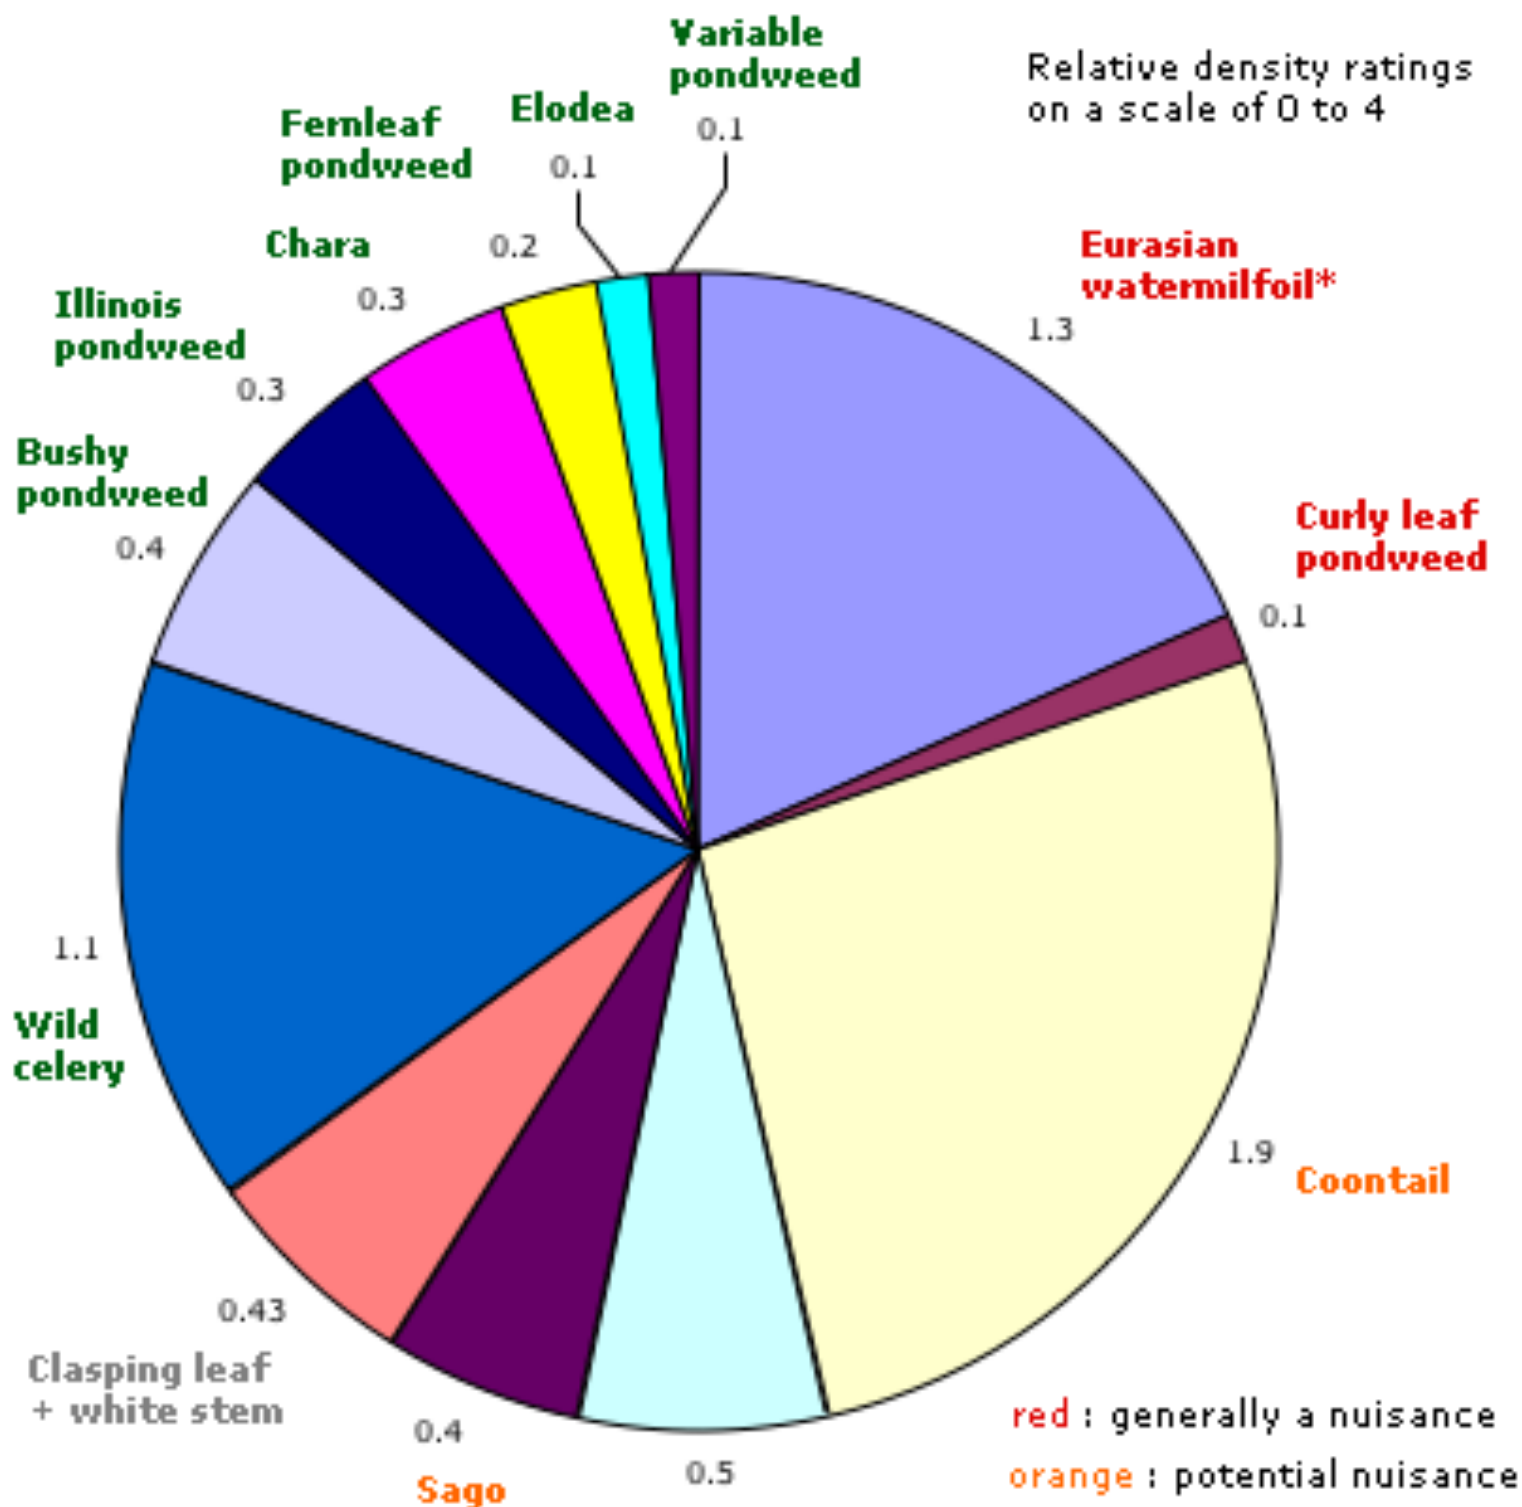

Submerged Aquatic Macrophytes White Lake - 2013/2014 - 71 sites

Relative density ratings
on a scale of 0 to 4

*Native and Euroasian milfoils form hybrids, making clear distinctions difficult without DNA evidence

red : generally a nuisance
orange : potential nuisance
gray : neutral
green : generally beneficial